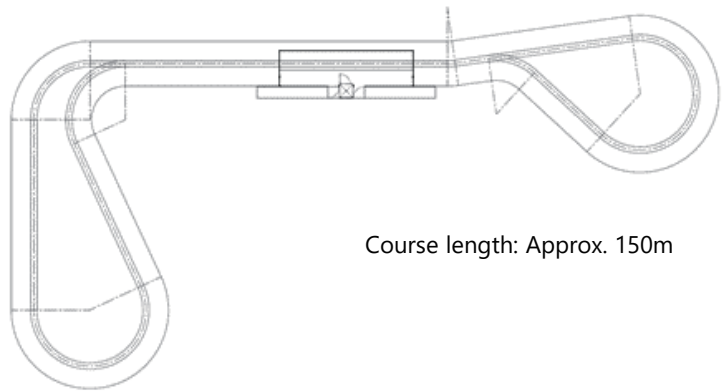

Course length: Approx. 150m

- ✔ Track Length : 150-300 m
- ✔ Capacity : 24,36,48 persons
- ✔ Speed : 6 km/h
- ✔ Ride Cycle : 3-7 min
- ✔ THC : 400-500 pph